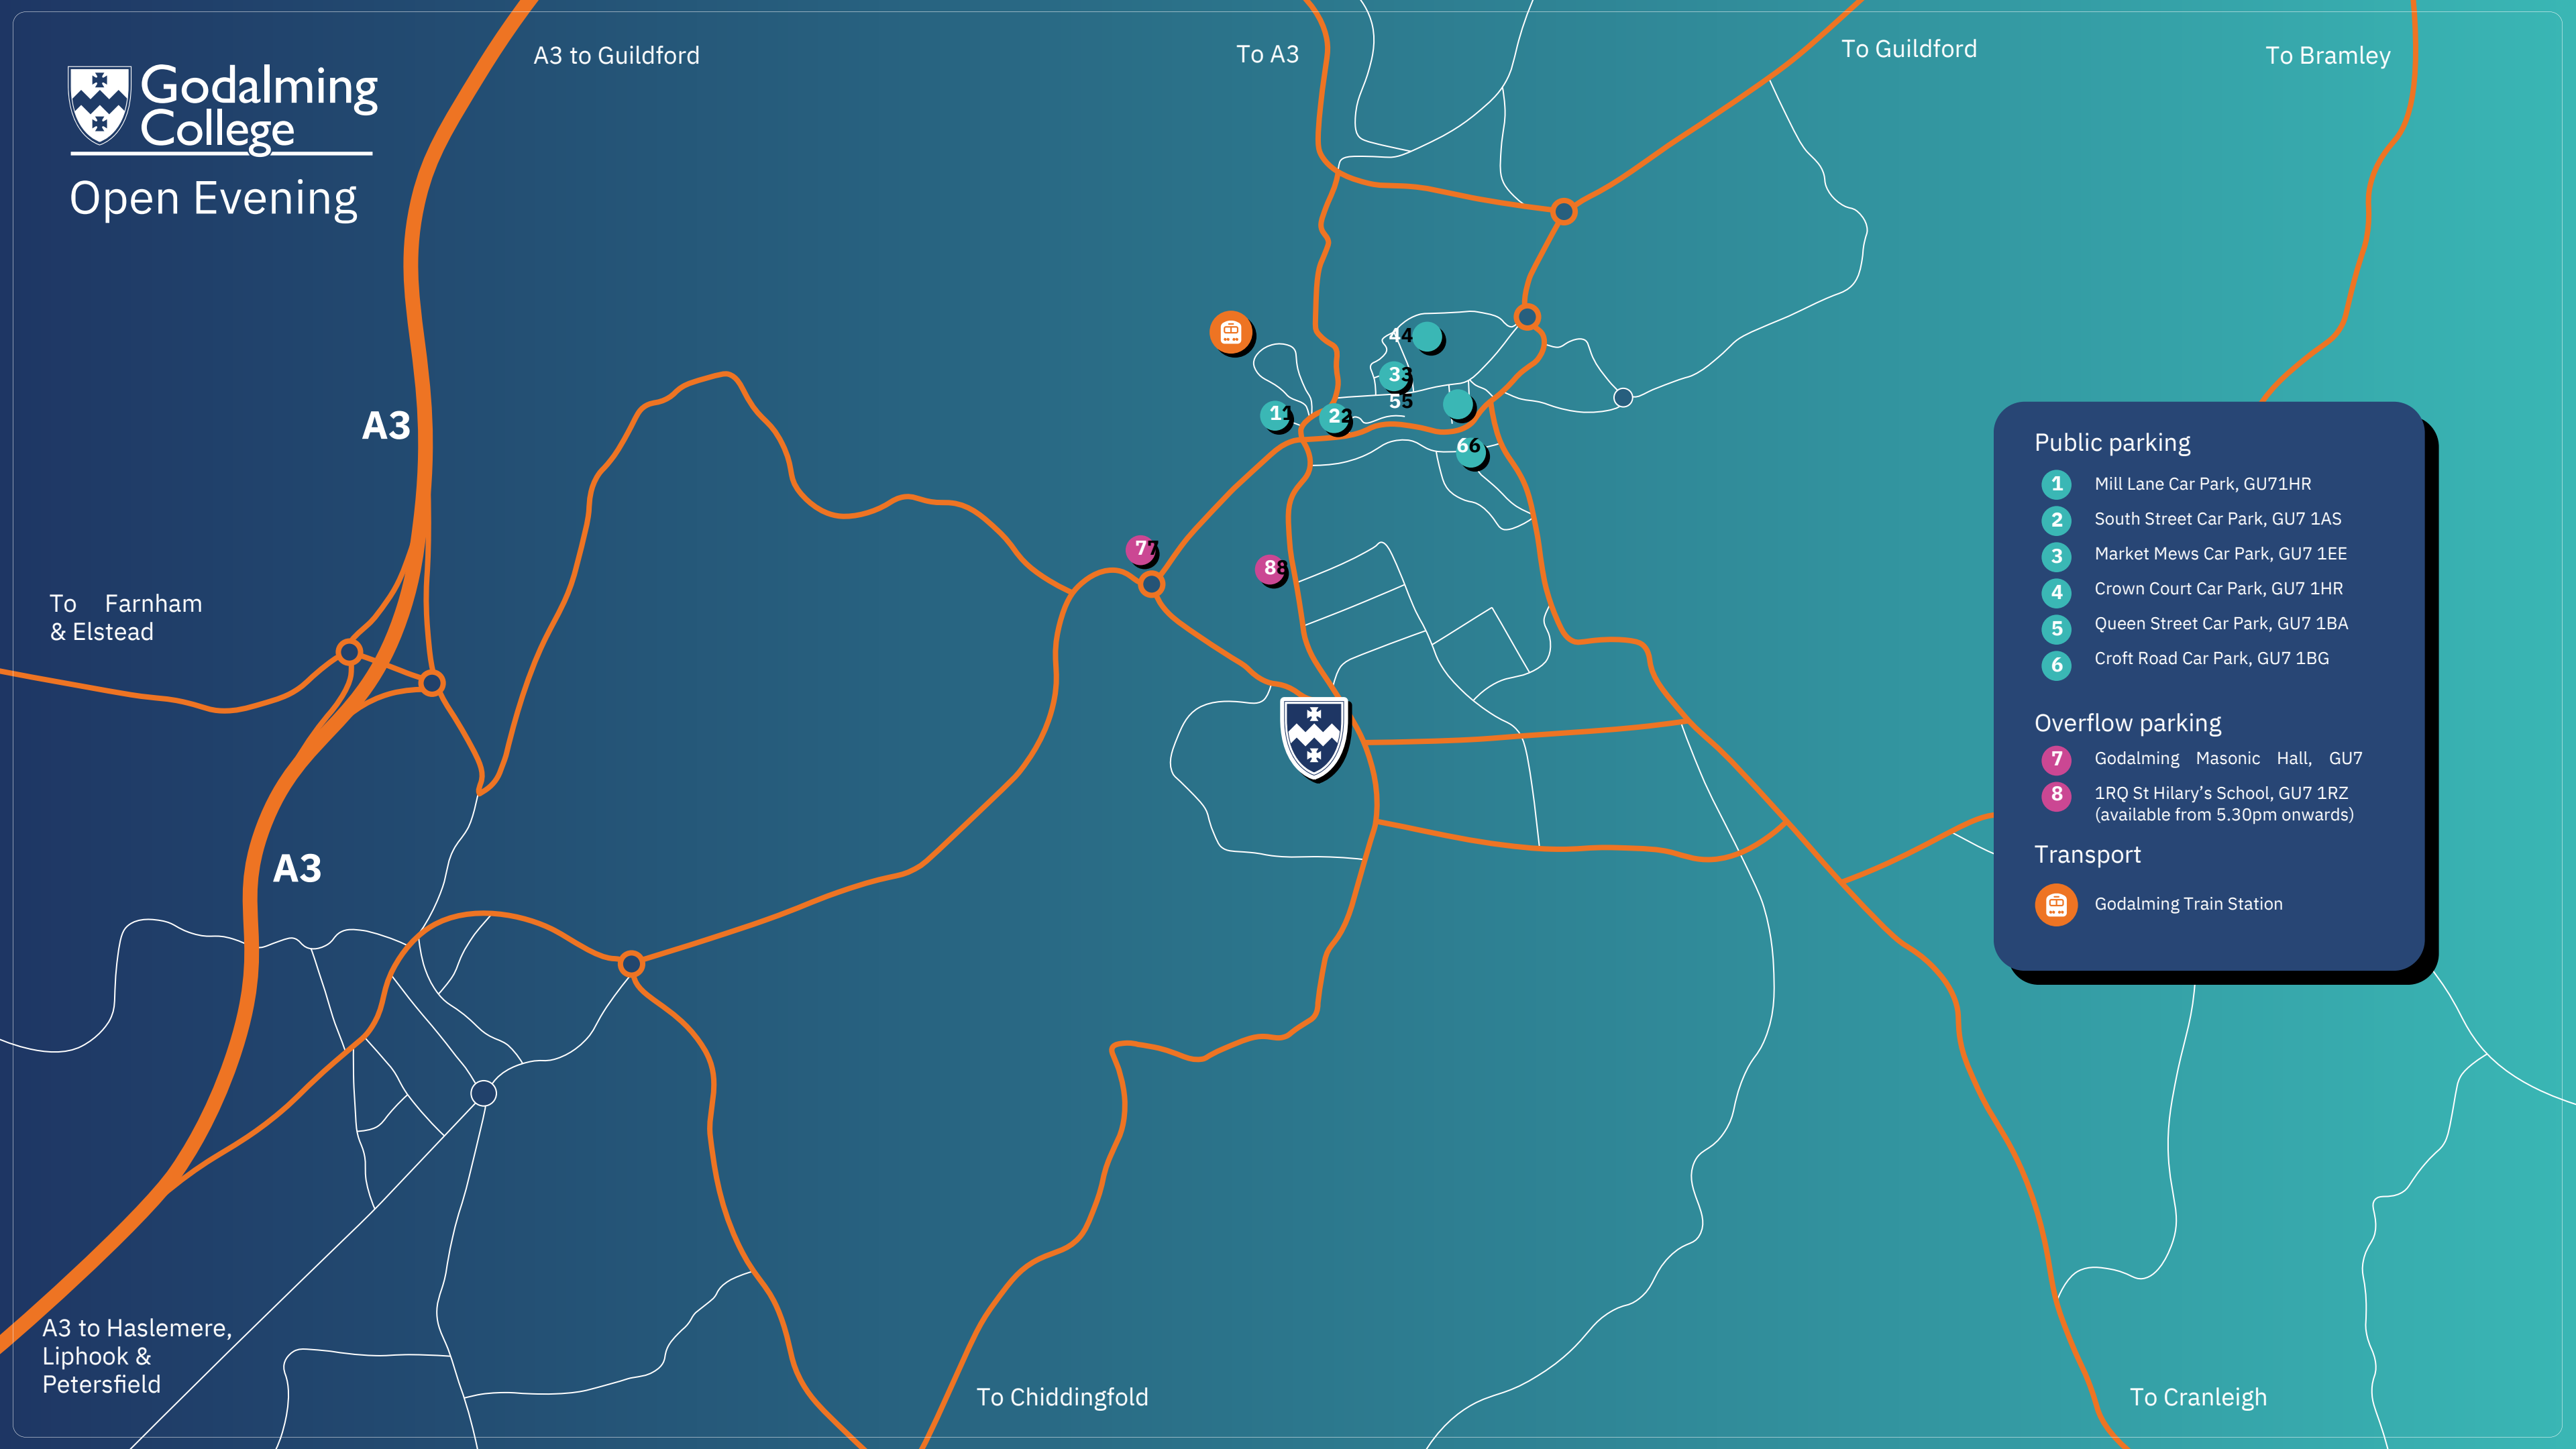

Open Evening

Public parking

- 1 Mill Lane Car Park, GU71HR
- 2 South Street Car Park, GU7 1AS
- 3 Market Mews Car Park, GU7 1EE
- 4 Crown Court Car Park, GU7 1HR
- 5 Queen Street Car Park, GU7 1BA
- 6 Croft Road Car Park, GU7 1BG

Overflow parking

- 7 Godalming Masonic Hall, GU7
- 8 1RQ St Hilary's School, GU7 1RZ (available from 5.30pm onwards)

Transport

-  Godalming Train Station

A3 to Guildford

To A3

To Guildford

To Bramley

A3

To Farnham & Elstead

A3

A3 to Haslemere, Liphook & Petersfield

To Chiddingfold

To Cranleigh